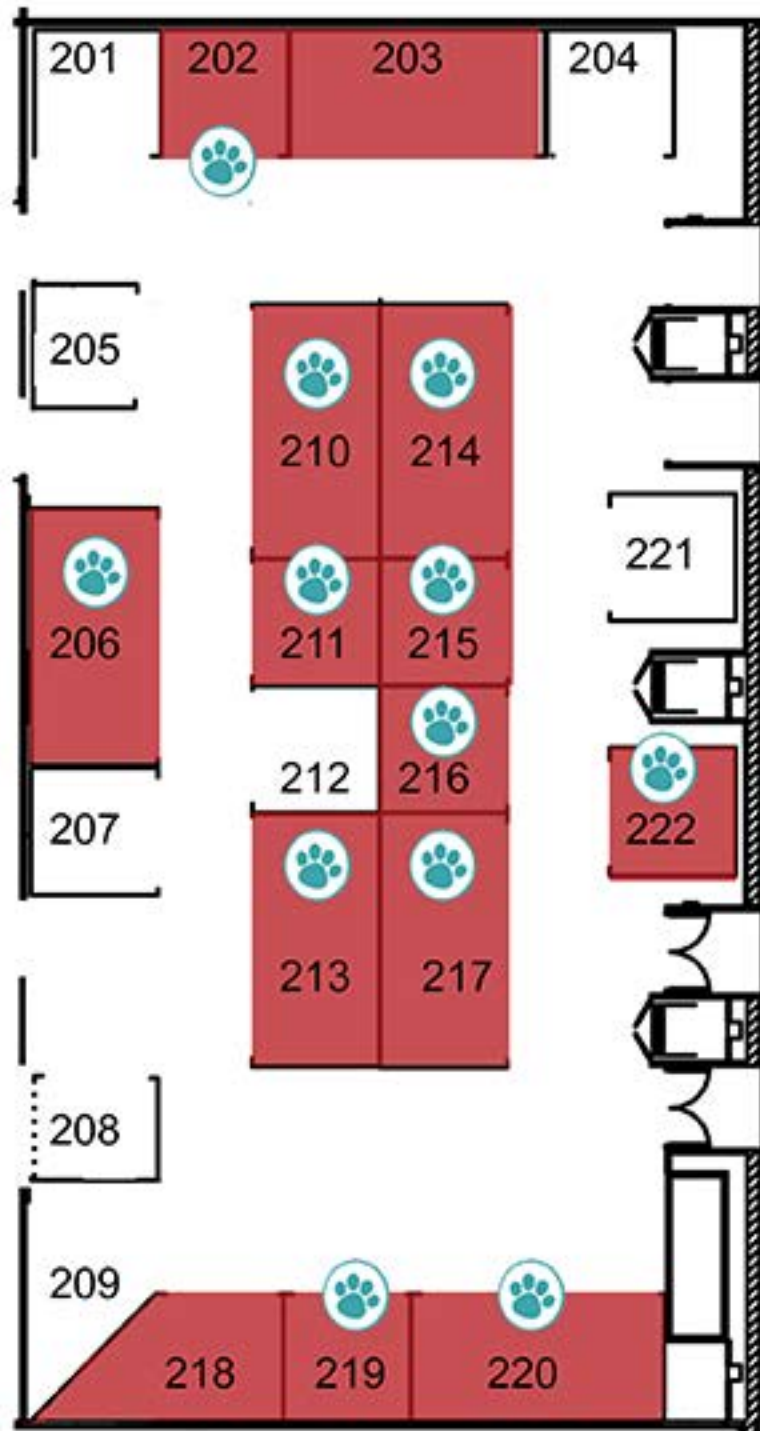

CAT & SMALL ANIMAL ROOM

- 201 - Pampered Pets Animal Rescue
- 202 - Humane Society of Adams County
- 203 - PAWS of Dearborn County Humane Center
- 204 - Clermont to the Rescue Humane Society
- 205 - MFV Information Table
- 206 - League for Animal Welfare
- 207 - Robyn's Nest
- 208 - AdoptionTable
- 209 - Kenton County Animal Shelter (Saturday only)
- 210 - Petlovers
- 211 - Ohio Alleycat Resource
- 212 - Save the Animals Foundation (STAF)
- 213 - Louie's Legacy Animal Rescue
- 214 - Joseph's Legacy
- 215 - His Eye is on the Sparrow
- 216 - Purrfect Friends Cat Rescue
- 217 - Sweet Dream House Rescue
- 218 - SPCA Cincinnati
- 219 - Franklin County Humane Society
- 220 - Animal Care Alliance
- 221 - Exotic Animal Rescue & Pet Sanctuary (EARPS)
- 222 - Animal Friends Humane Society